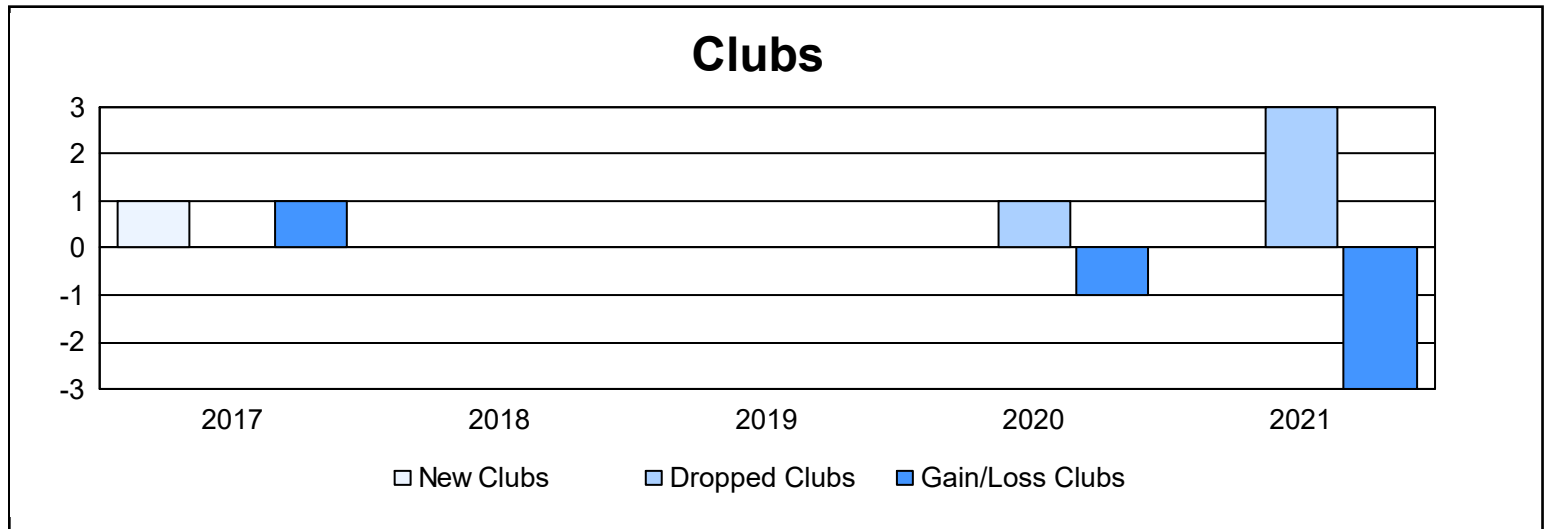

Year	New Clubs	Dropped Clubs	Gain/ Loss Clubs	New Members	Charter Members	Reinstate Members	Transfer Members	Total Member Added	Total Members Dropped	Gain/ Loss Members
2016-2017	1	0	1	126	29	8	11	174	247	-73
2017-2018	0	0	0	145	3	9	6	163	173	-10
2018-2019	0	0	0	99	2	10	9	120	135	-15
2019-2020	0	1	-1	69	5	7	13	94	178	-84
2020-2021	0	3	-3	96	3	4	8	111	157	-46
<b>Average</b>	<b>0</b>	<b>1</b>	<b>-1</b>	<b>107</b>	<b>8</b>	<b>8</b>	<b>9</b>	<b>132</b>	<b>178</b>	<b>-46</b>

### Membership Composition June 2021 Cumulative