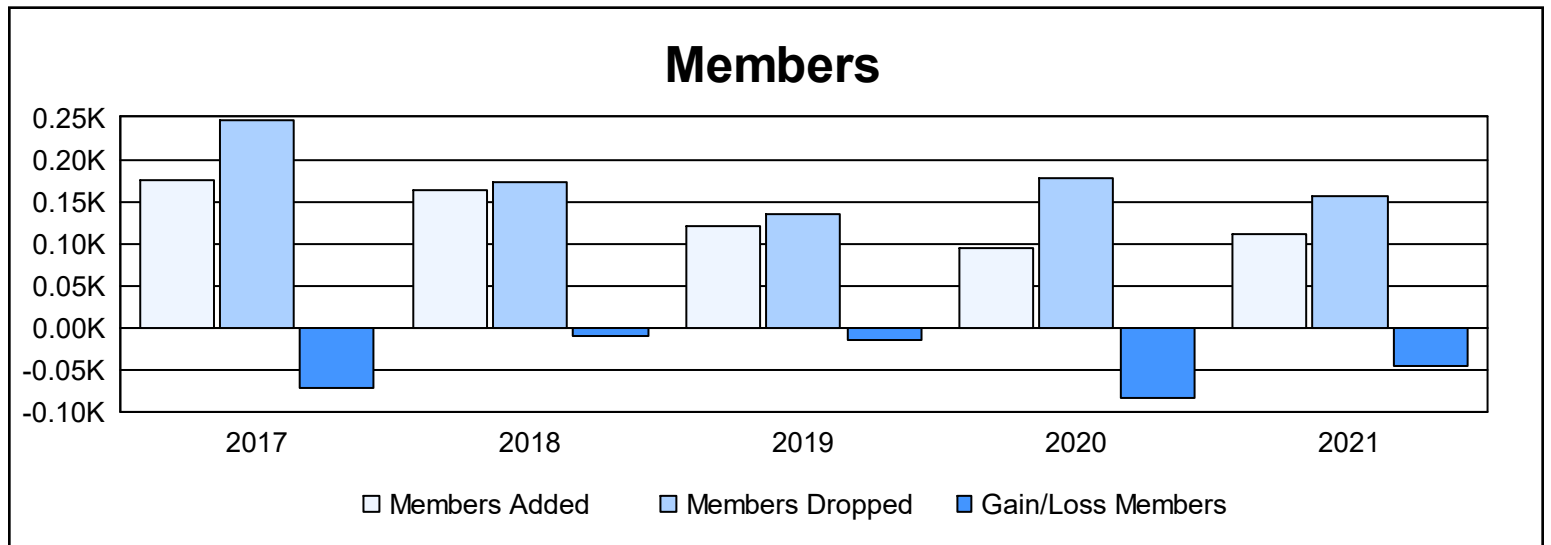

Year	New Clubs	Dropped Clubs	Gain/ Loss Clubs	New Members	Charter Members	Reinstate Members	Transfer Members	Total Member Added	Total Members Dropped	Gain/ Loss Members
2016-2017	1	0	1	126	29	8	11	174	247	-73
2017-2018	0	0	0	145	3	9	6	163	173	-10
2018-2019	0	0	0	99	2	10	9	120	135	-15
2019-2020	0	1	-1	69	5	7	13	94	178	-84
2020-2021	0	3	-3	96	3	4	8	111	157	-46
<b>Average</b>	<b>0</b>	<b>1</b>	<b>-1</b>	<b>107</b>	<b>8</b>	<b>8</b>	<b>9</b>	<b>132</b>	<b>178</b>	<b>-46</b>

### Membership Composition June 2021 Cumulative