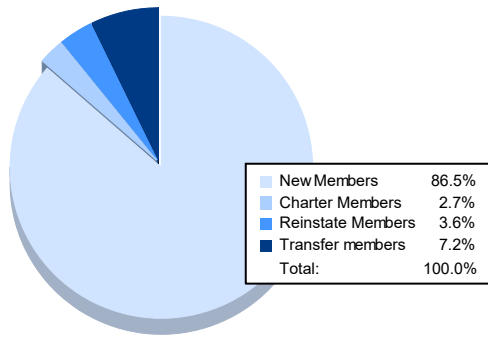

Year	New Clubs	Dropped Clubs	Gain/ Loss Clubs	New Members	Charter Members	Reinstate Members	Transfer Members	Total Member Added	Total Members Dropped	Gain/ Loss Members
2016-2017	1	0	1	126	29	8	11	174	247	-73
2017-2018	0	0	0	145	3	9	6	163	173	-10
2018-2019	0	0	0	99	2	10	9	120	135	-15
2019-2020	0	1	-1	69	5	7	13	94	178	-84
2020-2021	0	3	-3	96	3	4	8	111	157	-46
<b>Average</b>	<b>0</b>	<b>1</b>	<b>-1</b>	<b>107</b>	<b>8</b>	<b>8</b>	<b>9</b>	<b>132</b>	<b>178</b>	<b>-46</b>

### Membership Composition June 2021 Cumulative